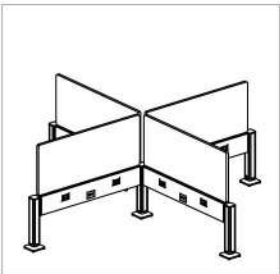

Hi.Docker

omni

Flexible Power Access

With five width (36"W, 42"W, 48"W, 60"W, 72"W) as well as multiple configuration options (straight, 90° and 120° connections), Power Beam allows you to create a multitude of configurations using either height adjustable or fixed height tables.

Power Up / Collaboration

Aesthetic and Functional Variety

Features

- VPB beam system provides professional level power and data management.
- Beam and rail solutions create linear, but flexible power systems that pair with the freestanding desk solutions.
- Power is practically portable with a spine that can be arranged in multiple configurations suited to individual, departmental and organizational needs.
- This versatile collaborative fence system gives you a reason to get excited about power.
- Standard duplex outlets, powered USB receptacles and data outlets may all be housed along the beam for easy access no matter the application.

Power, data and technology at your fingertips

Flexible Configurations

Single station

2 person shape

120 degree shape

X-shape

4 person shape

Bending shape

End Leg Options

Square Style

Flat Style

Rail Screen Accessories

Hanging Tray

Green Plant Tray

Hang Slot

Panel