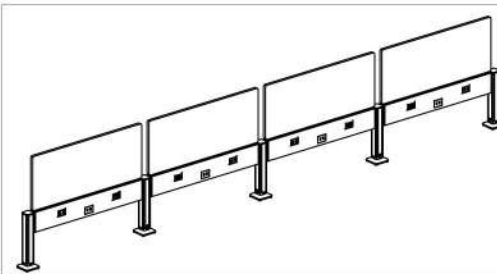

Hi.Docker

omni

Flexible Power Access

With five width (36"W, 42"W, 48"W, 60"W, 72"W) as well as multiple configuration options (straight, 90° and 120° connections), Power Beam allows you to create a multitude of configurations using either height adjustable or fixed height tables.

Power Up / Collaboration

Aesthetic and Functional Variety

Features

- VPB beam system provides professional level power and data management.
- Beam and rail solutions create linear, but flexible power systems that pair with the freestanding desk solutions.
- Power is practically portable with a spine that can be arranged in multiple configurations suited to individual, departmental and organizational needs.
- This versatile collaborative fence system gives you a reason to get excited about power.
- Standard duplex outlets, powered USB receptacles and data outlets may all be housed along the beam for easy access no matter the application.

Power, data and technology at your fingertips

Flexible Configurations

Single station

2 person shape

120 degree shape

X-shape

4 person shape

Bending shape

End Leg Options

Square Style

Flat Style

Rail Screen Accessories

Hanging Tray

Green Plant Tray

Hang Slot

Panel