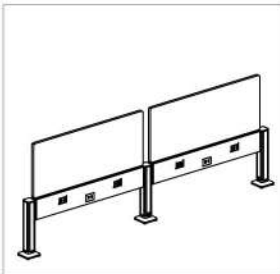

Hi.Docker

omni

Flexible Power Access

With five width (36"W, 42"W, 48"W, 60"W, 72"W) as well as multiple configuration options (straight, 90° and 120° connections), Power Beam allows you to create a multitude of configurations using either height adjustable or fixed height tables.

Power Up / Collaboration

Aesthetic and Functional Variety

Features

- VPB beam system provides professional level power and data management.
- Beam and rail solutions create linear, but flexible power systems that pair with the freestanding desk solutions.
- Power is practically portable with a spine that can be arranged in multiple configurations suited to individual, departmental and organizational needs.
- This versatile collaborative fence system gives you a reason to get excited about power.
- Standard duplex outlets, powered USB receptacles and data outlets may all be housed along the beam for easy access no matter the application.

Power, data and technology at your fingertips

Flexible Configurations

Single station

2 person shape

120 degree shape

X-shape

4 person shape

Bending shape

End Leg Options

Square Style

Flat Style

Rail Screen Accessories

Hanging Tray

Green Plant Tray

Hang Slot

Panel