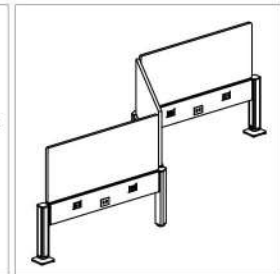

Hi.Docker

omni

Flexible Power Access

With five width (36"W, 42"W, 48"W, 60"W, 72"W) as well as multiple configuration options (straight, 90° and 120° connections), Power Beam allows you to create a multitude of configurations using either height adjustable or fixed height tables.

Power Up / Collaboration

Aesthetic and Functional Variety

Features

- VPB beam system provides professional level power and data management.
- Beam and rail solutions create linear, but flexible power systems that pair with the freestanding desk solutions.
- Power is practically portable with a spine that can be arranged in multiple configurations suited to individual, departmental and organizational needs.
- This versatile collaborative fence system gives you a reason to get excited about power.
- Standard duplex outlets, powered USB receptacles and data outlets may all be housed along the beam for easy access no matter the application.

Power, data and technology at your fingertips

Flexible Configurations

Single station

2 person shape

120 degree shape

X-shape

4 person shape

Bending shape

End Leg Options

Square Style

Flat Style

Rail Screen Accessories

Hanging Tray

Green Plant Tray

Hang Slot

Panel