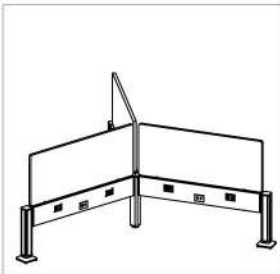

Hi.Docker

omni

Flexible Power Access

With five width (36"W, 42"W, 48"W, 60"W, 72"W) as well as multiple configuration options (straight, 90° and 120° connections), Power Beam allows you to create a multitude of configurations using either height adjustable or fixed height tables.

Power Up / Collaboration

Aesthetic and Functional Variety

Features

- VPB beam system provides professional level power and data management.
- Beam and rail solutions create linear, but flexible power systems that pair with the freestanding desk solutions.
- Power is practically portable with a spine that can be arranged in multiple configurations suited to individual, departmental and organizational needs.
- This versatile collaborative fence system gives you a reason to get excited about power.
- Standard duplex outlets, powered USB receptacles and data outlets may all be housed along the beam for easy access no matter the application.

Power, data and technology at your fingertips

Flexible Configurations

Single station

2 person shape

120 degree shape

X-shape

4 person shape

Bending shape

End Leg Options

Square Style

Flat Style

Rail Screen Accessories

Hanging Tray

Green Plant Tray

Hang Slot

Panel