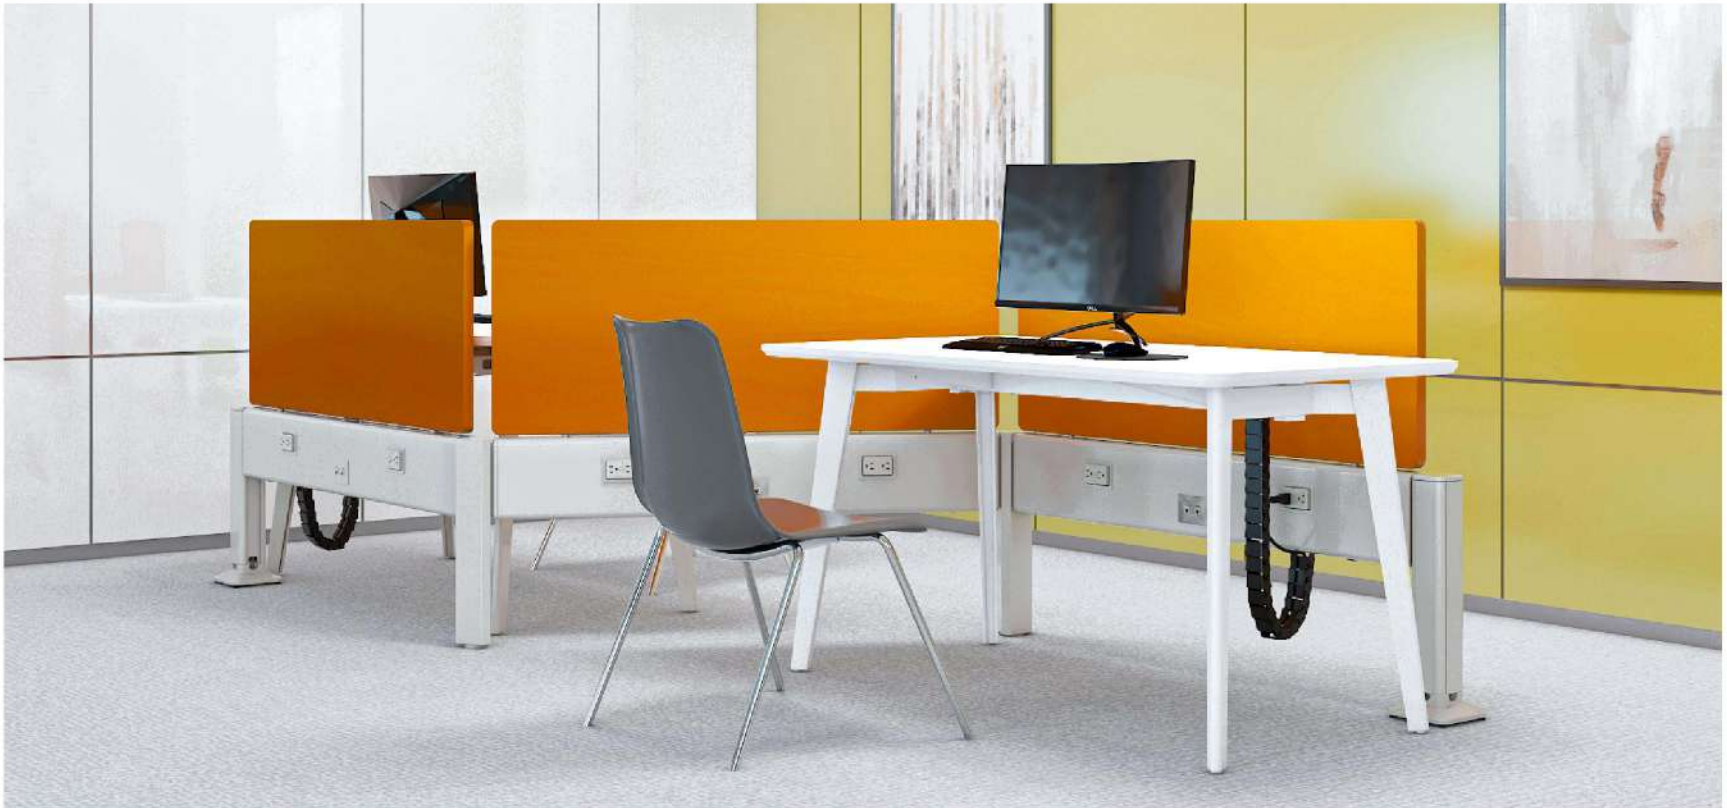

Hi.Docker

omni

Flexible Power Access

With five width (36"W, 42"W, 48"W, 60"W, 72"W) as well as multiple configuration options (straight, 90° and 120° connections), Power Beam allows you to create a multitude of configurations using either height adjustable or fixed height tables.

Power Up / Collaboration

Aesthetic and Functional Variety

Features

- VPB beam system provides professional level power and data management.
- Beam and rail solutions create linear, but flexible power systems that pair with the freestanding desk solutions.
- Power is practically portable with a spine that can be arranged in multiple configurations suited to individual, departmental and organizational needs.
- This versatile collaborative fence system gives you a reason to get excited about power.
- Standard duplex outlets, powered USB receptacles and data outlets may all be housed along the beam for easy access no matter the application.

Power, data and technology at your fingertips

Flexible Configurations

Single station

2 person shape

120 degree shape

X-shape

4 person shape

Bending shape

End Leg Options

Square Style

Flat Style

Rail Screen Accessories

Hanging Tray

Green Plant Tray

Hang Slot

Panel