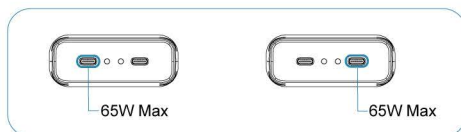

Certifications

Warranty

· 3 years, parts only

Specifications

Ports 2XUSB-C

Cord 4'11"(150cm)

Electrical Rating USB Ports

- 1)USB-C1: 5V 3A,9V 3A,12V 3A,15V 3A,20V 3.25A 65W
- 2)USB-C2: 5V 3A,9V 3A,12V 3A,15V 3A,20V 3.25A 65W

iPad mini

MacBook Air

6-Point Safety System

Over-Voltage Protection

Over-Current Protection

Surge Protection

Short-Circuit Protection

Grounded Protection

Fire-Resistance

Single-port charging

Two-port charging

The 2 USB-C ports do not have a fixed output: power is automatically allocated based on the connected device.