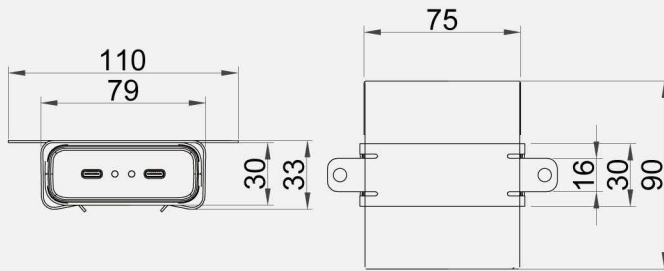

VS

OME020

Standard Color

Features

MiraHub has two mounting styles to easily blend into your work surface and bring power where you need it. Whether put on top of your work surface or hanging out below, MiraHub's subtle design easily powers tablets, cell phones, and more.

Certifications

Warranty

· 3 years, parts only

Specifications

Ports 2XUSB-C

Cord 4'11"(150cm)

Electrical Rating USB Ports

- 1)USB-C1: 5V 3A,9V 3A,12V 3A,15V 3A,20V 3.25A 65W
- 2)USB-C2: 5V 3A,9V 3A,12V 3A,15V 3A,20V 3.25A 65W