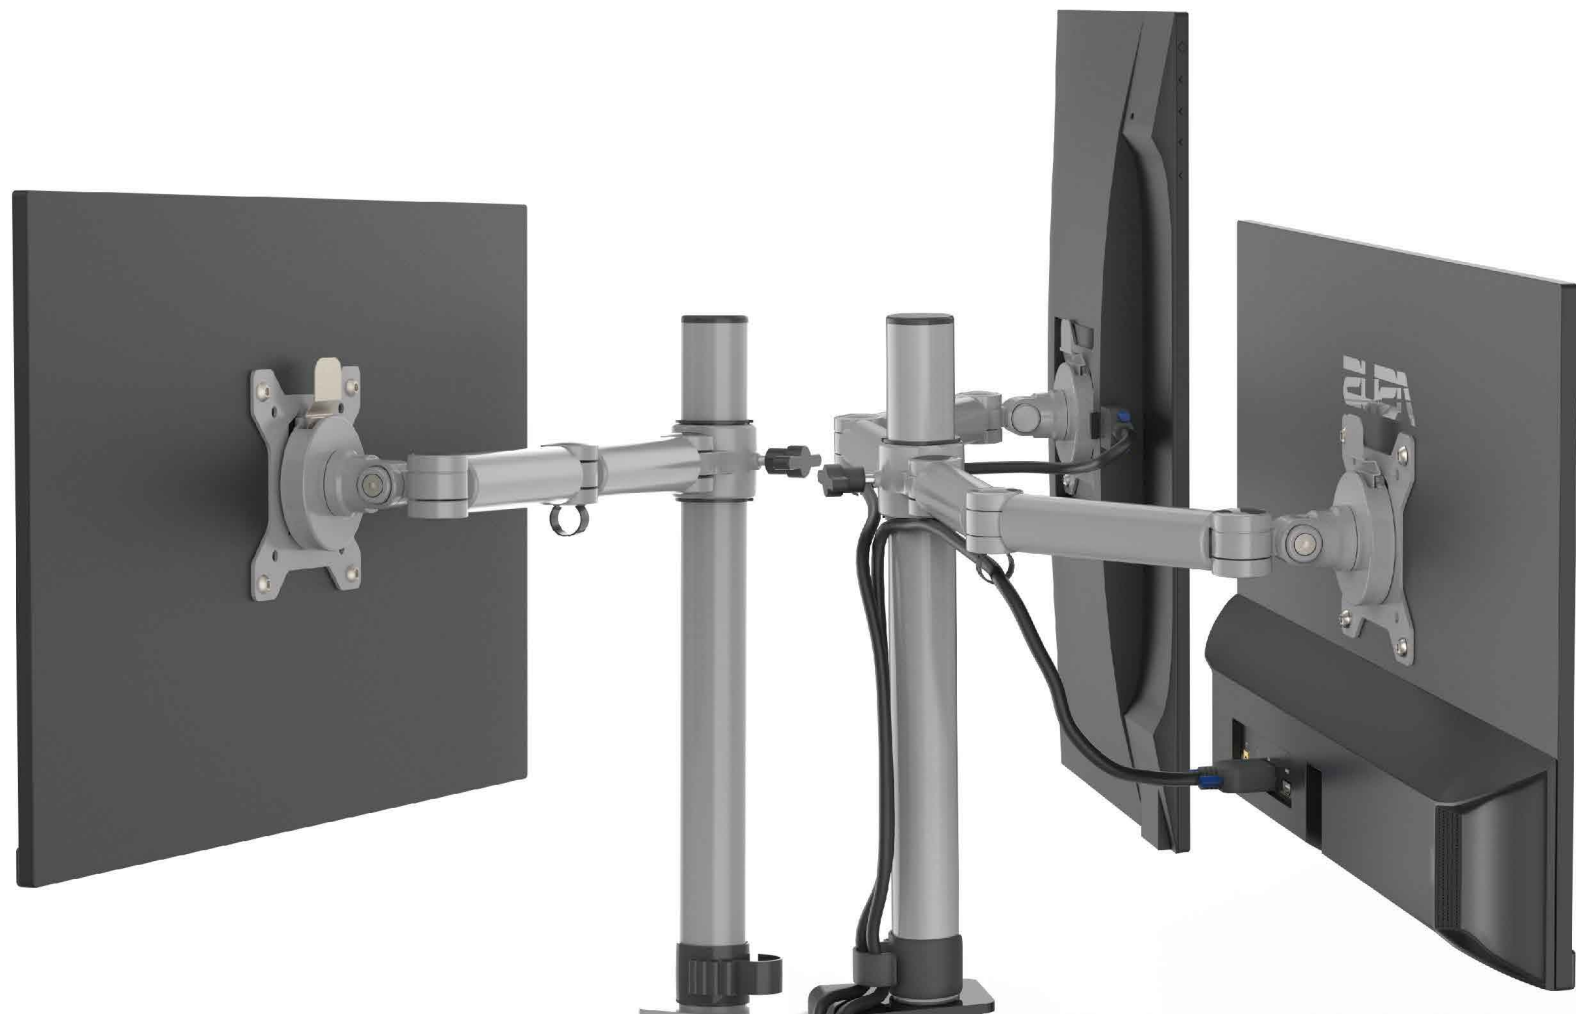

Mount Linker from omni is a unique innovation that merges ergonomics and technology, provides a creative solution for elevating and positioning your viewing devices, to keep your personal workspace functioning in harmony.

The cleanest solution for shared workspaces with dual monitors, easily adjust the viewing angle and distance of dual monitors.

SINGLE

The ideal solution to tilt, turn, and easily adjust the height of a single monitor for the perfect ergonomic fit.

INSTALLATION

Fixed table mount

Two-piece table clamp

Free standing mount

Direct slat wall mount

360° swivel

Portrait/landscape rotation

Tilts up and down 130 degrees

Reduce glare and provide continual support when an individual moves from sitting to standing.

Height adjustable

Easily raise or lower for proper height

Ergonomic

Adjust viewing distance and angle for comfort