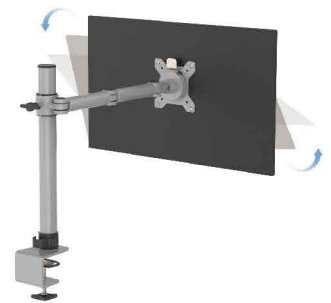

The cleanest solution for shared workspaces with dual monitors, easily adjust the viewing angle and distance of dual monitors.

SINGLE

The ideal solution to tilt, turn, and easily adjust the height of a single monitor for the perfect ergonomic fit.

INSTALLATION

Fixed table mount

Two-piece table clamp

Free standing mount

Direct slat wall mount

360° swivel

Portrait/landscape rotation

Tilts up and down 130 degrees

Reduce glare and provide continual support when an individual moves from sitting to standing.

Height adjustable

Easily raise or lower for proper height

Ergonomic

Adjust viewing distance and angle for comfort