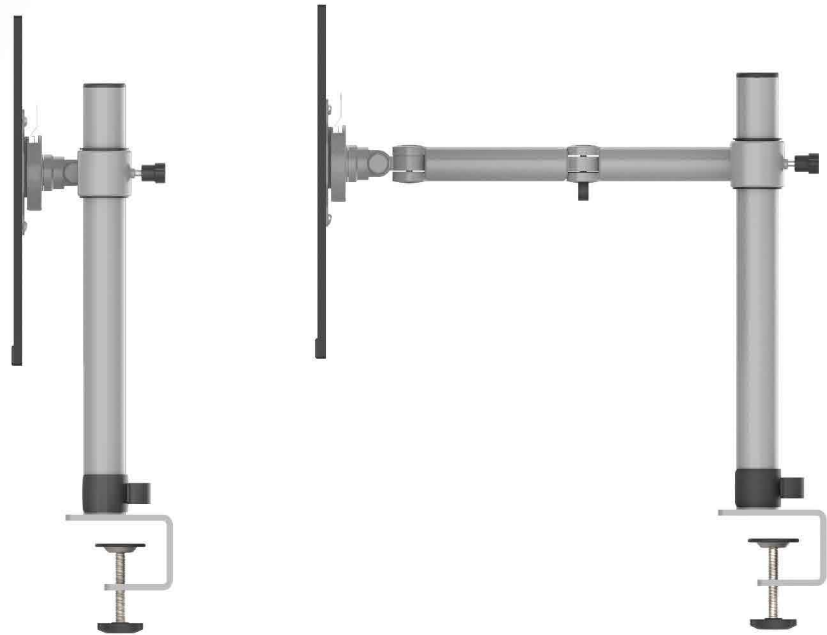

MORE SPACE

Available workspace is at a premium in today's work environment. With business conducted on multiple monitors, tablets, and smart phones, it can be difficult to keep things organized and stay productive.

Mount Linker from omni is a unique innovation that merges ergonomics and technology, provides a creative solution for elevating and positioning your viewing devices, to keep your personal workspace functioning in harmony.