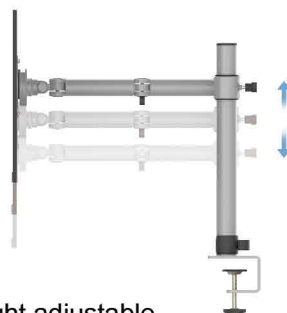

Height adjustable

Easily raise or lower for proper height