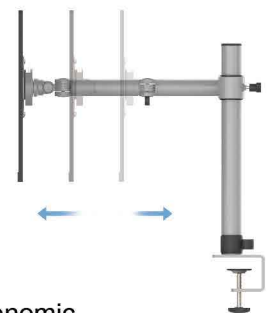

Ergonomic

Adjust viewing distance and angle for comfort