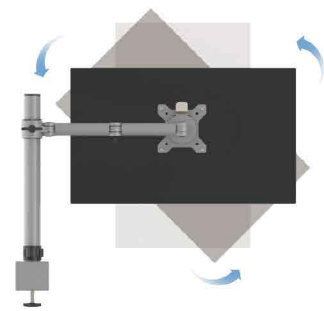

The cleanest solution for shared workspaces with dual monitors, easily adjust the viewing angle and distance of dual monitors.

SINGLE

The ideal solution to tilt, turn, and easily adjust the height of a single monitor for the perfect ergonomic fit.

INSTALLATION

Fixed table mount

Two-piece table clamp

Free standing mount

Direct slat wall mount

360° swivel

Portrait/landscape rotation

Tilts up and down 130 degrees

Reduce glare and provide continual support when an individual moves from sitting to standing.

Height adjustable

Easily raise or lower for proper height

Ergonomic

Adjust viewing distance and angle for comfort